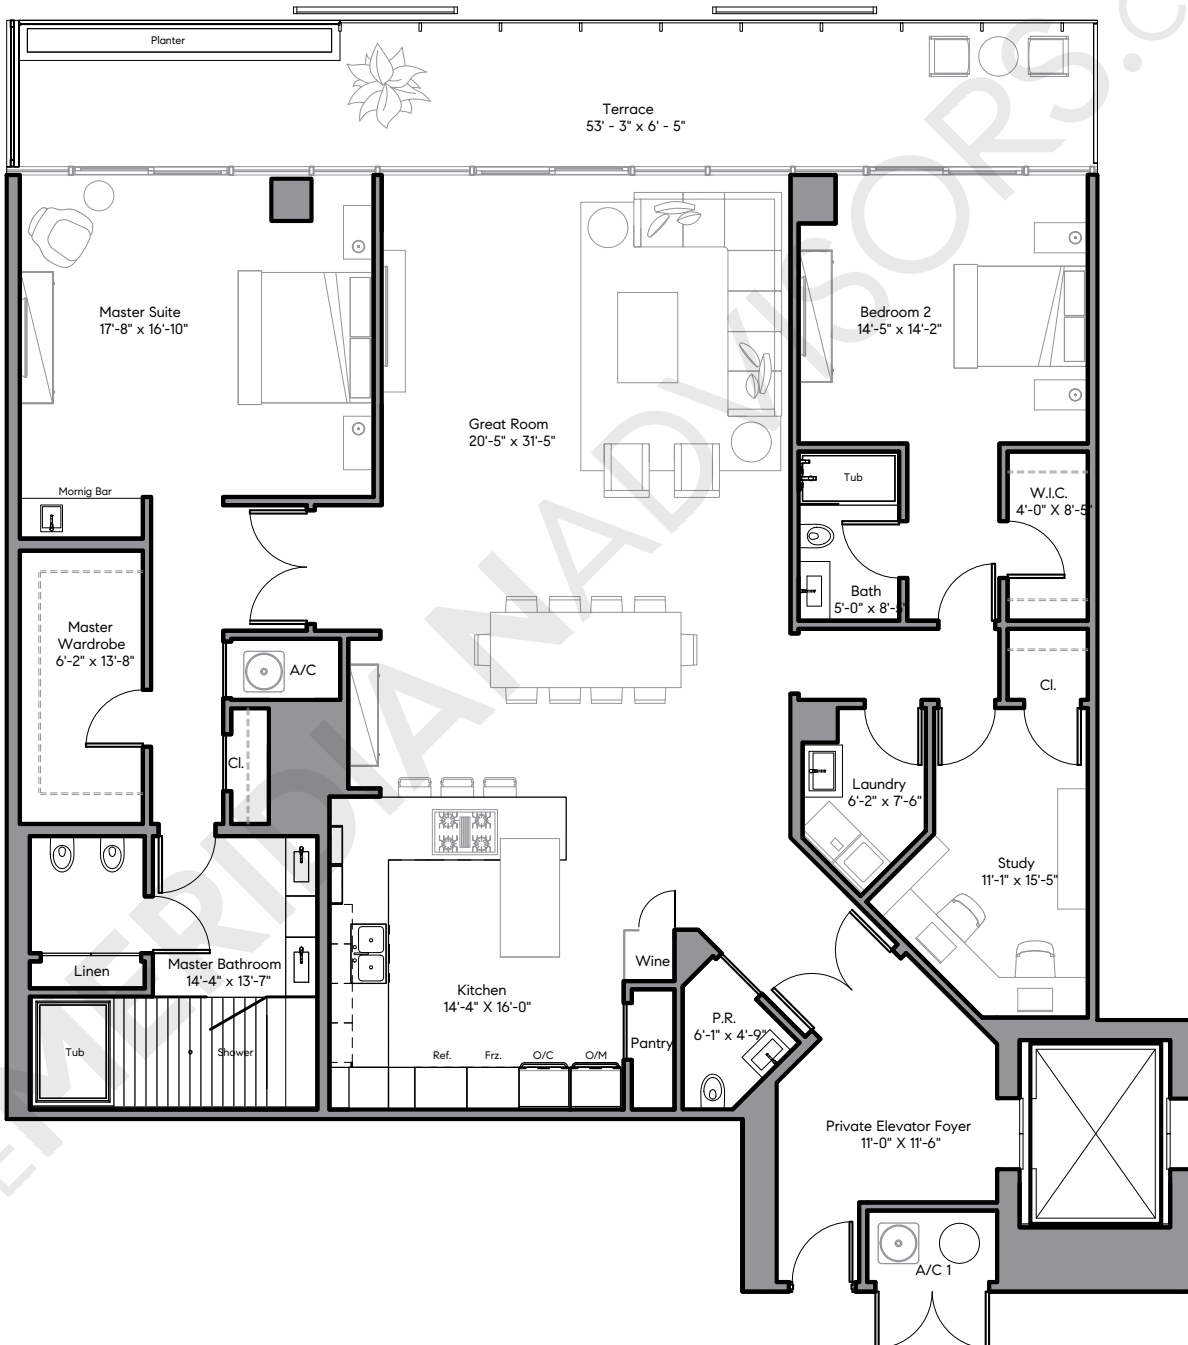

# Ritz Carlton Residences Miami Beach

4701 N Meridian Avenue  
Mid-Beach, Miami Beach

TheMeridianAdvisors.com  
305.537.6795

Closing Homes, Opening Doors

## Floor Plan C3 Residences 303

	Area	Sq. Ft.	Sq. M.
2 Bedrooms			
2.5 Bathrooms	Int.	2,647	246
	Ext.	285	26
1 Study			
	Total	2,932	272

All dimensions are approximate and all floor plans and development plans are subject to change without notice.